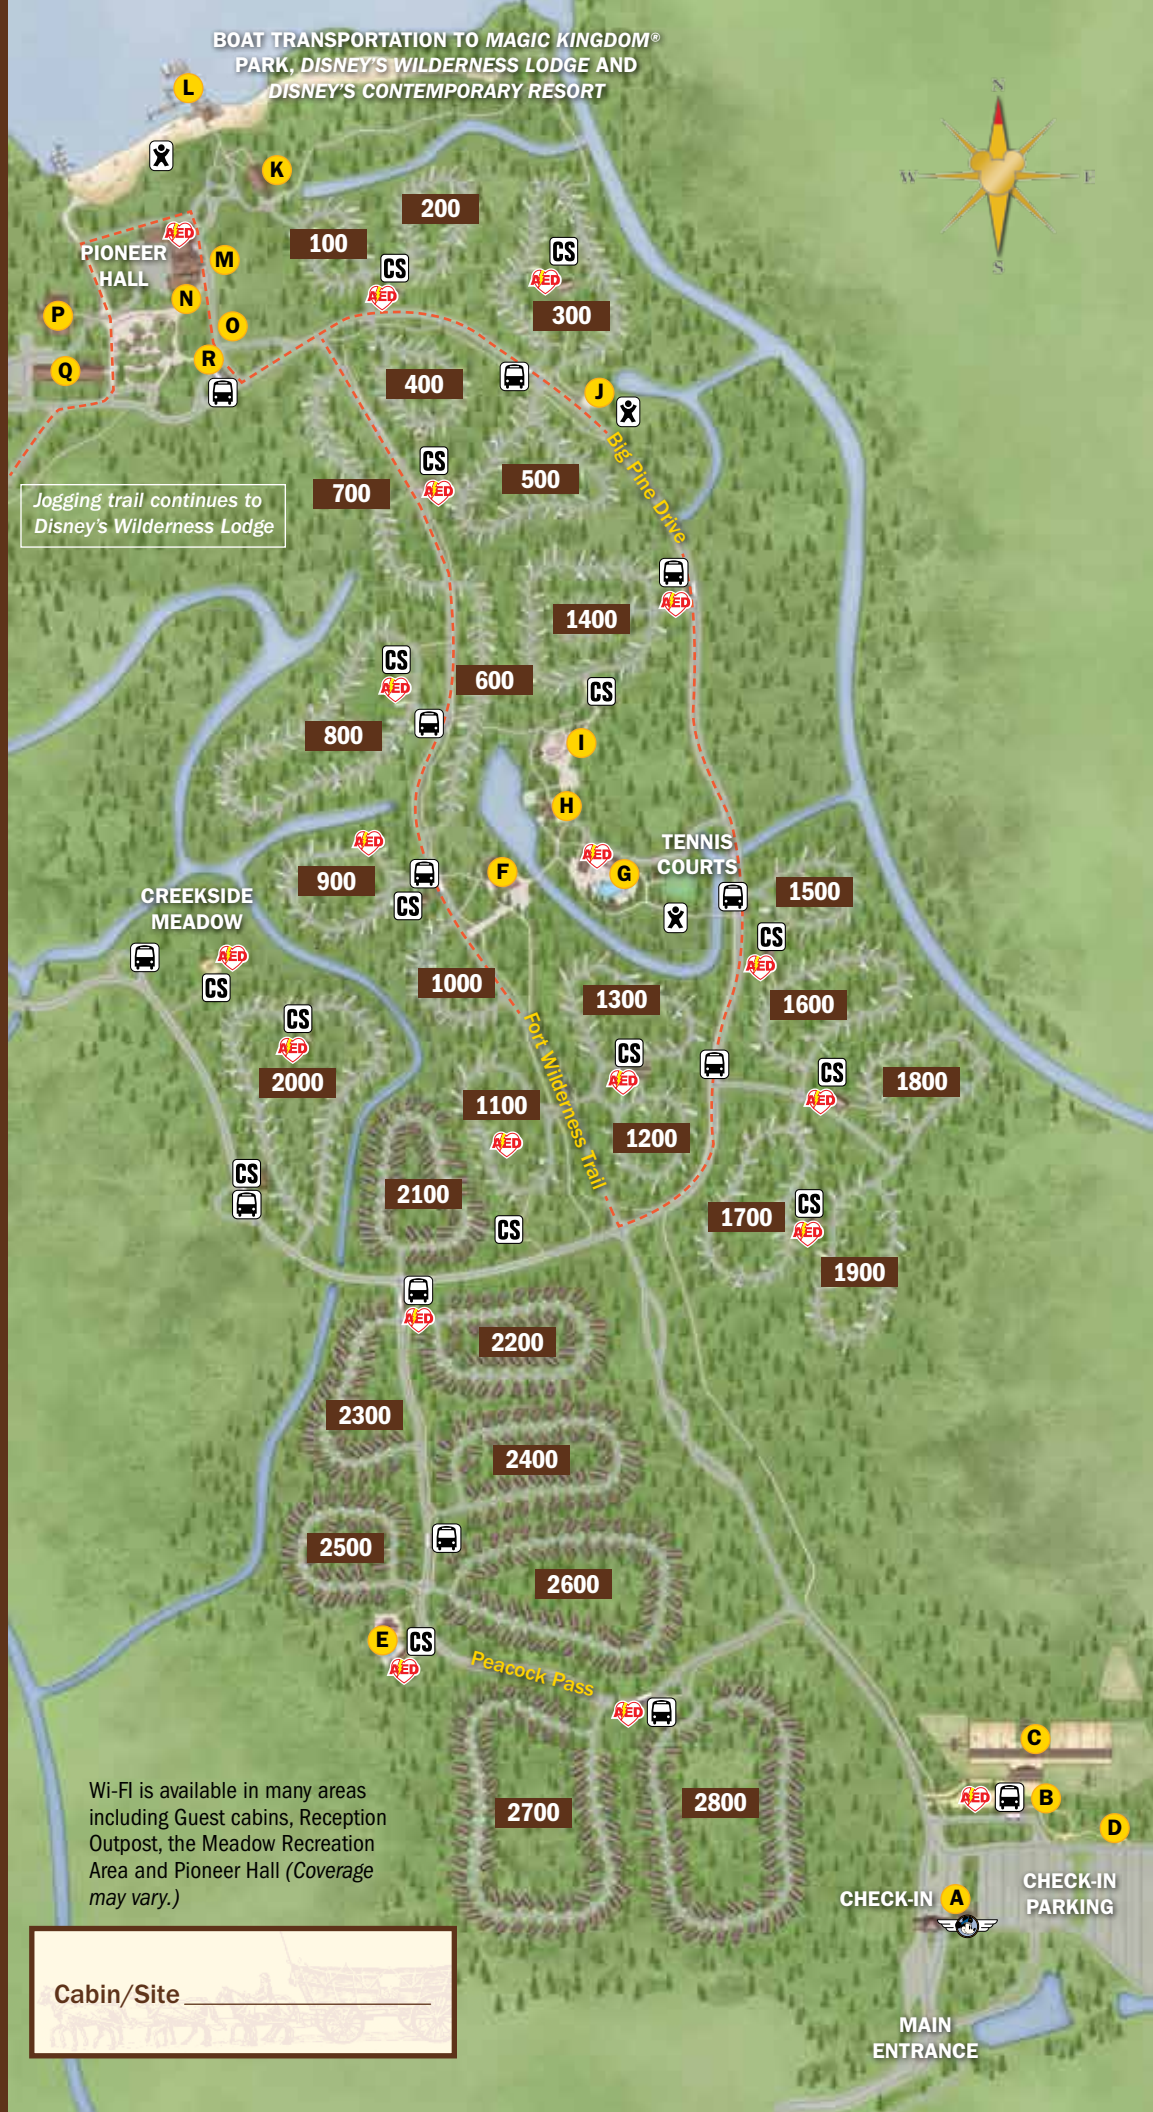

- A Reception Outpost**
Lobby/Concierge
Golf Cart Rentals
- B Outpost Depot**
Buses to Settlement Depot
and Theme Parks
- C Trail Blaze Corral**
- D Horseback Trail Ride**
- E Wilderness Swimmin' Pool**
- F Meadow Trading Post**
- G Meadow Recreation Area**
Meadow Pool
Meadow Snack Bar
Daniel Boone's Wilderness Arcade
- H Bike Barn**
Wilderness Swimmin' Pool
Fort Wilderness Archery Experience
Segway Tour Check-In
- I Campfire Area**
Chuck Wagon
- J Waggin' Trails Dog Park**
- K Settlement Trading Post**
- L Marina/Boat Launch**
Fishing Excursions
Watercraft Rentals
- M Disney Vacation Club®
Information Center**
- N Pioneer Hall**
Concierge
Crockett's Tavern
Trail's End Restaurant
Hoop-Dee-Do Musical Revue
Davey Crockett's Wilderness Arcade
- O Horse-Drawn Excursions**
- P Mickey's Backyard BBQ**
- Q Tri-Circle-D Ranch**
Horse Barn
Pony Rides
- R Settlement Depot**
Buses to Outpost Depot

- Bus Stop
- Disney's Magical Express Bus Stop
- Automated External Defibrillators
- Comfort Stations
Laundry
Restrooms
Showers
- Playground
- Jogging Trail (2.5 miles)

Smoking areas located outside of all buildings in marked locations.

Service animal relief areas located in grassy areas adjacent to parking lots.

BOAT TRANSPORTATION TO MAGIC KINGDOM®
PARK, DISNEY'S WILDERNESS LODGE AND
DISNEY'S CONTEMPORARY RESORT

Jogging trail continues to
Disney's Wilderness Lodge

Wi-Fi is available in many areas including Guest cabins, Reception Outpost, the Meadow Recreation Area and Pioneer Hall (Coverage may vary.)

Cabin/Site _____

CHECK-IN A

CHECK-IN PARKING

MAIN ENTRANCE