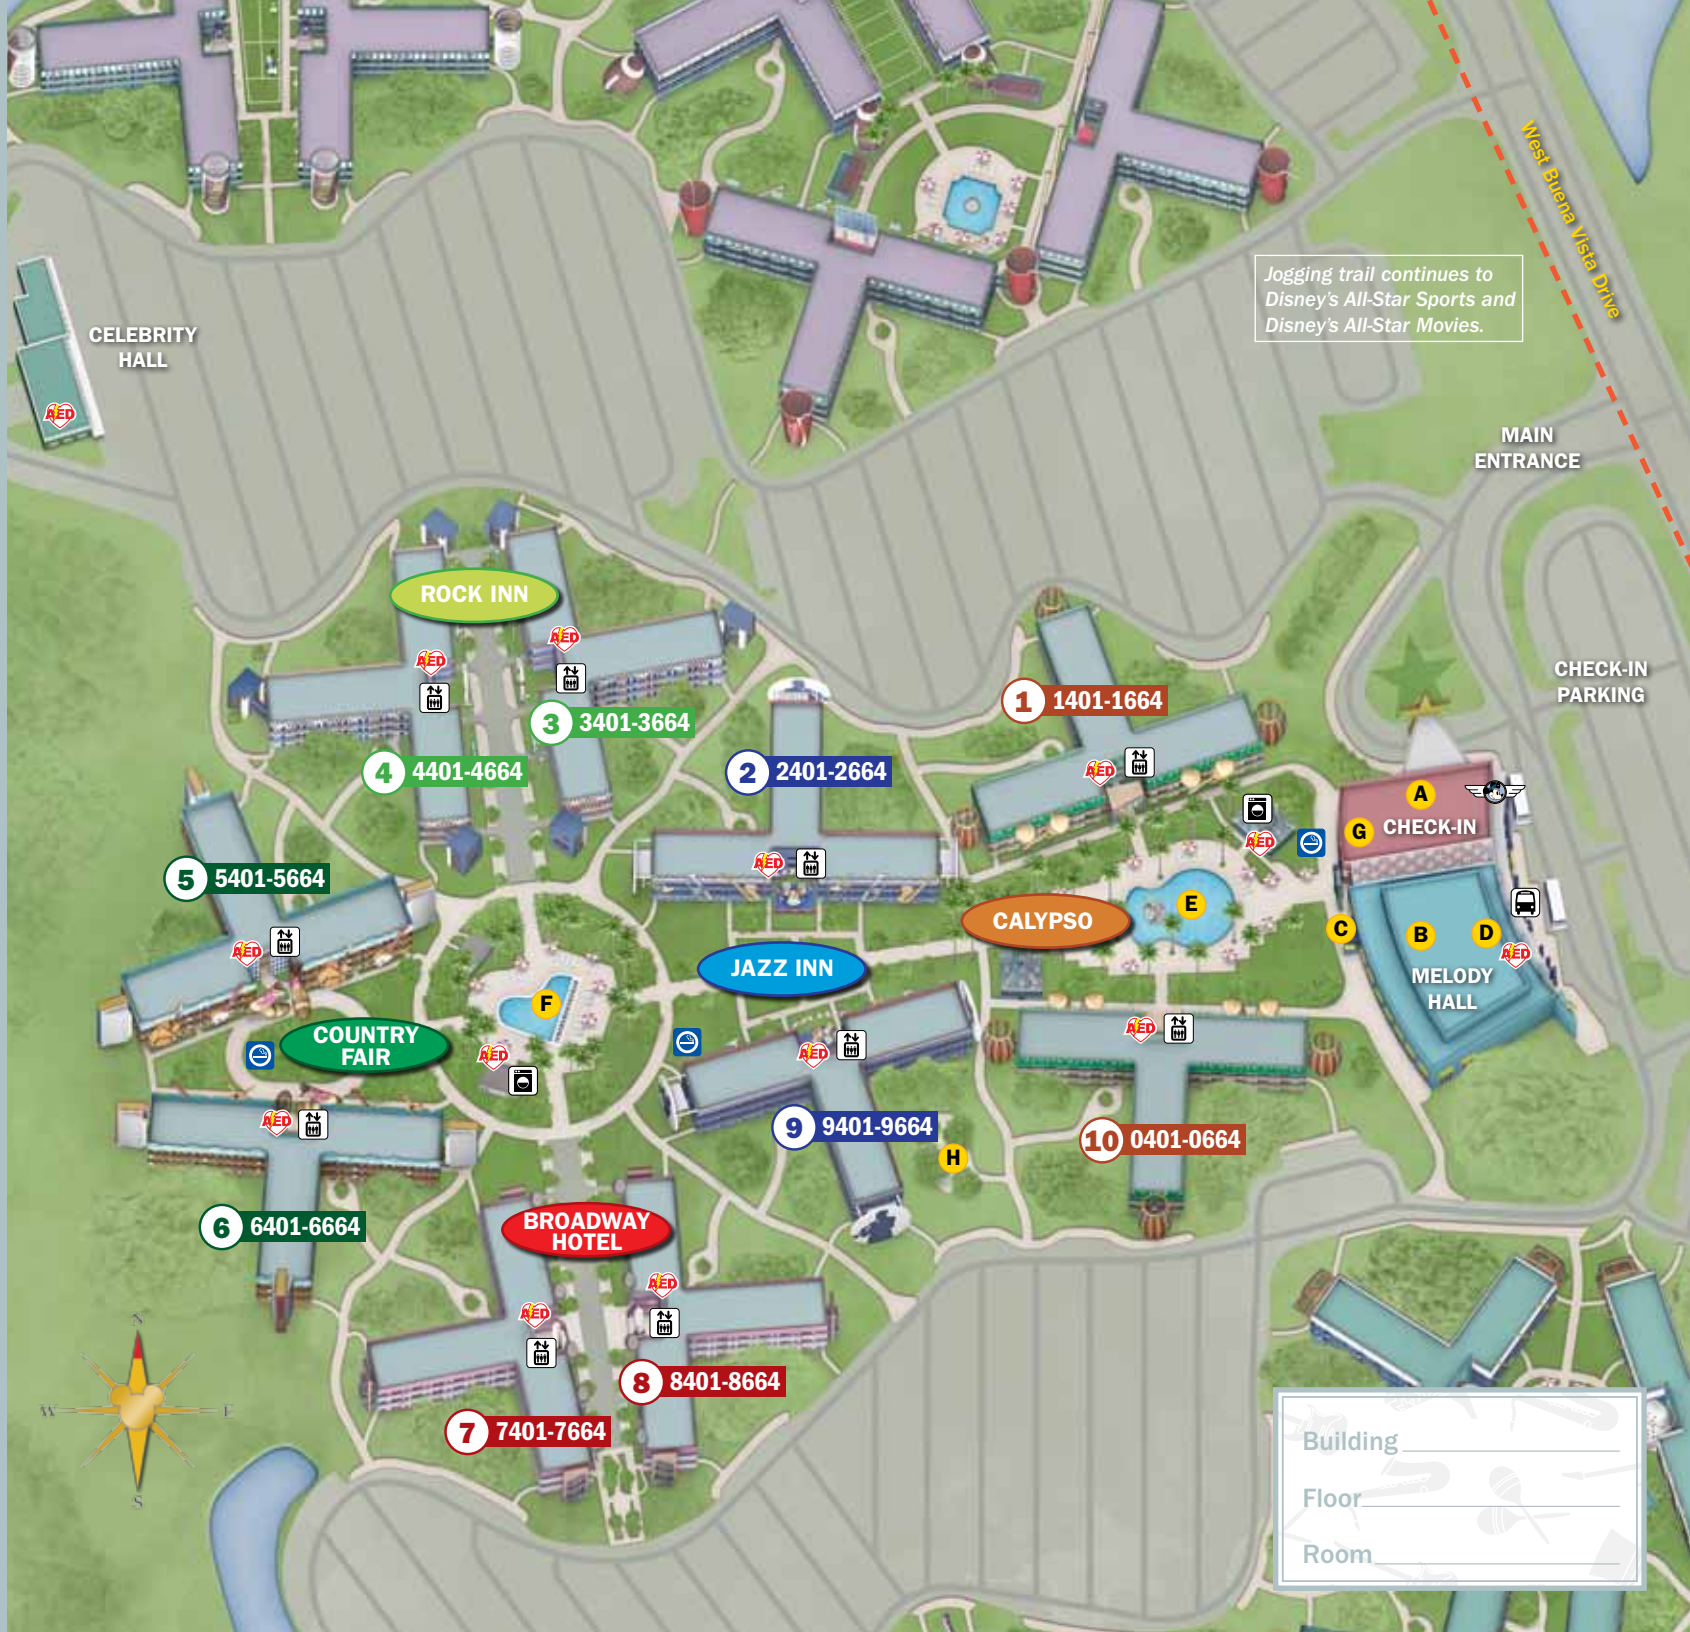

**Guest Services**

**A** Lobby/Concierge

**Dining**

**B** Intermission Food Court

**C** Singing Spirits Pool Bar

**Shopping**

**D** Maestro Mickey's

**Recreation**

**E** Calypso Pool

**F** Piano Pool

**G** Note'able Games Arcade

**H** Playground

Bus Stops

Disney's Magical Express Bus Stop

Laundry

Automated External Defibrillators

Designated Smoking Locations

Elevators

Jogging Trail (1 mile)

Wi-Fi is available in many areas throughout our Resorts including Guest rooms, main lobbies and main pools. (Coverage may vary.)

Service animal relief areas located in grassy areas adjacent to parking lots.

Jogging trail continues to Disney's All-Star Sports and Disney's All-Star Movies.

MAIN ENTRANCE

CHECK-IN PARKING

Building	_____
Floor	_____
Room	_____