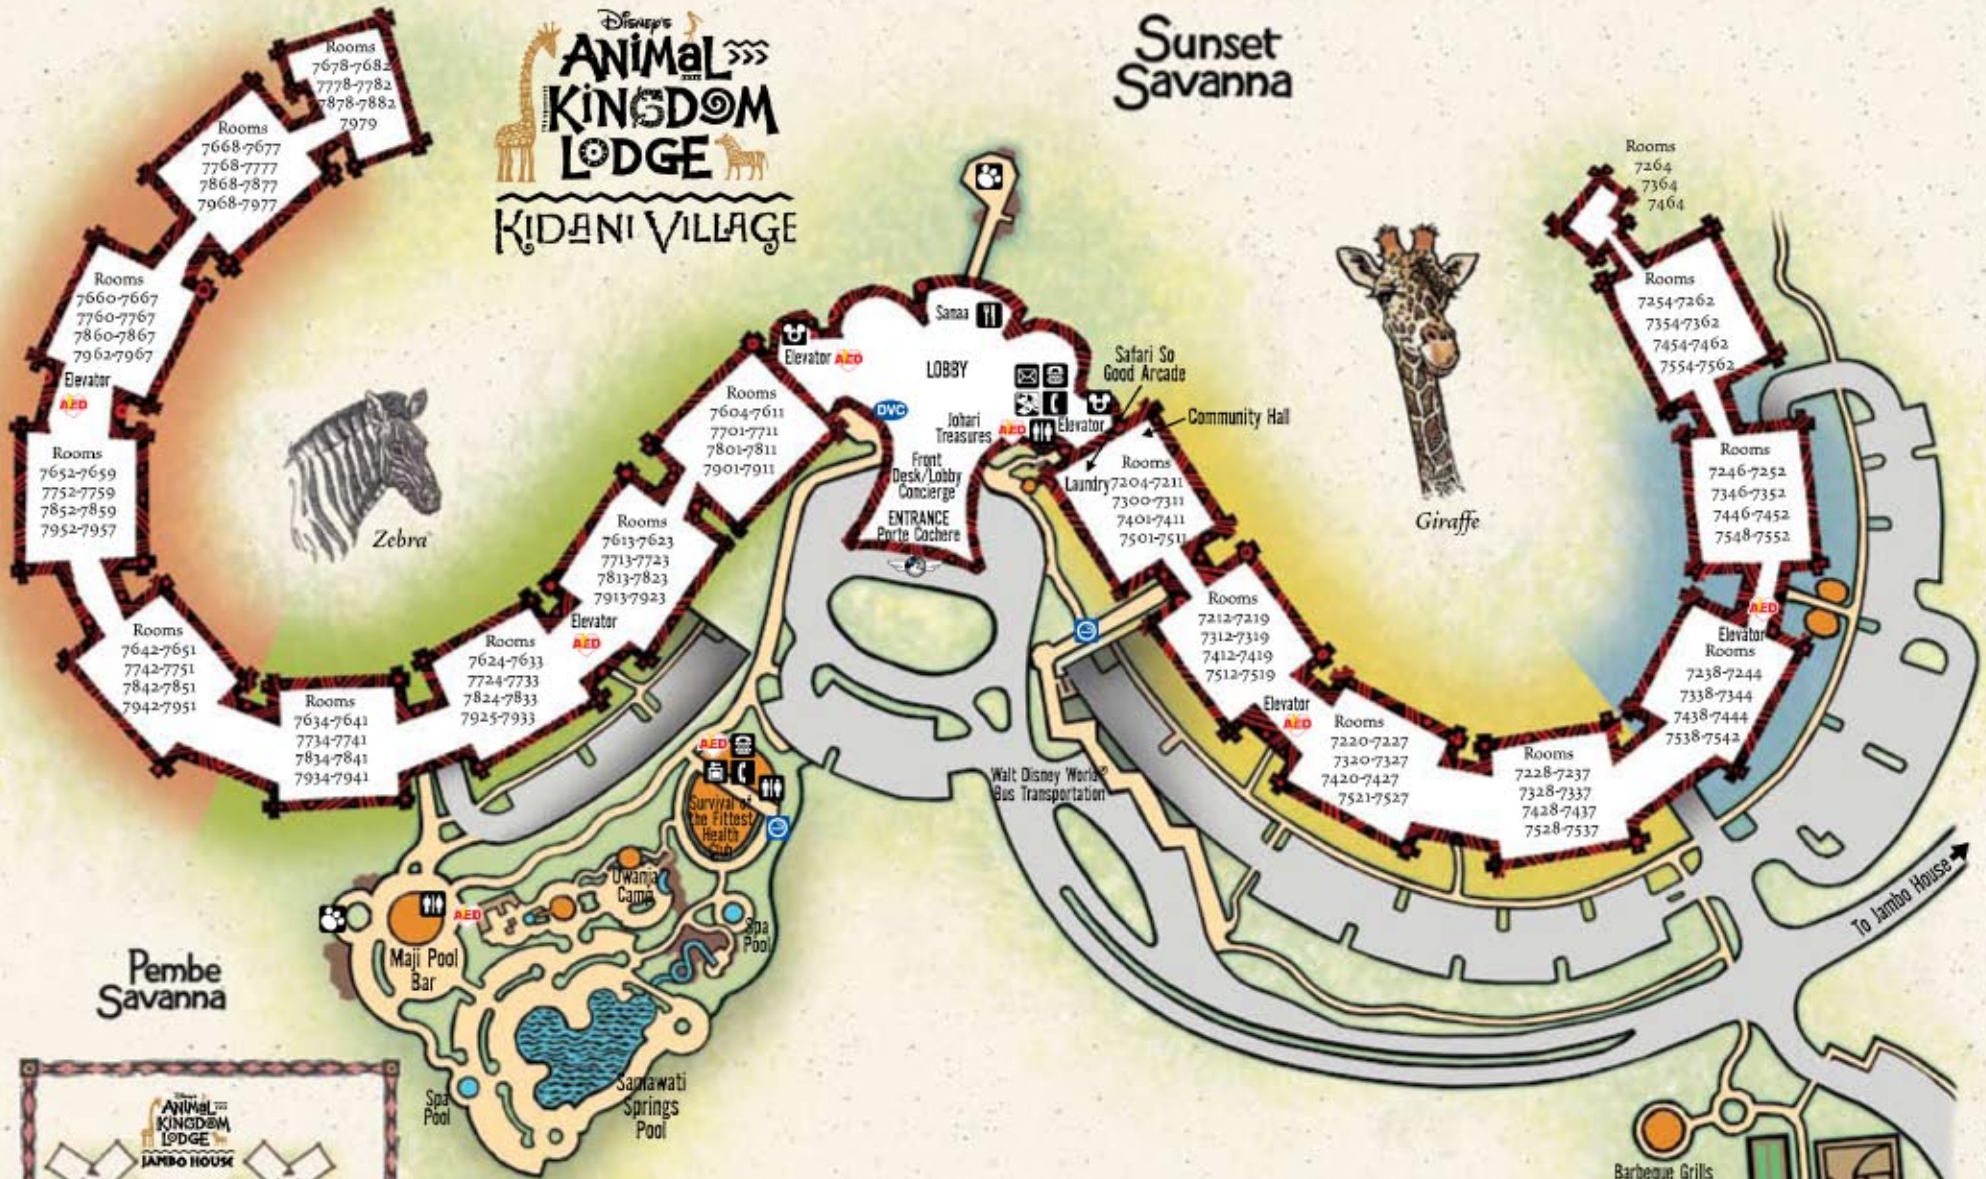

Disney's  
**ANIMAL KINGDOM LODGE**  
KIDANI VILLAGE

Sunset Savanna

- ATM
- Restrooms
- TTY Phone
- Disney's Magical Express Bus Stop
- Locker Rentals
- Telephone
- Disney Vacation Club Information Center
- Mail 2nd Floor Drop Only
- Savanna Overlooks
- Automated External Defibrillator
- Dining
- Recycle Room
- Designated Smoking Location

Travel map between Jambo House & Kidani Village:

..... By Walking

←→ By Personal Vehicle

Bus Stop

Kidani Village

Jambo House

Dock/Loading Zone  
(Non Guest Area)

If traveling between the two buildings by car, you must use the main roads.