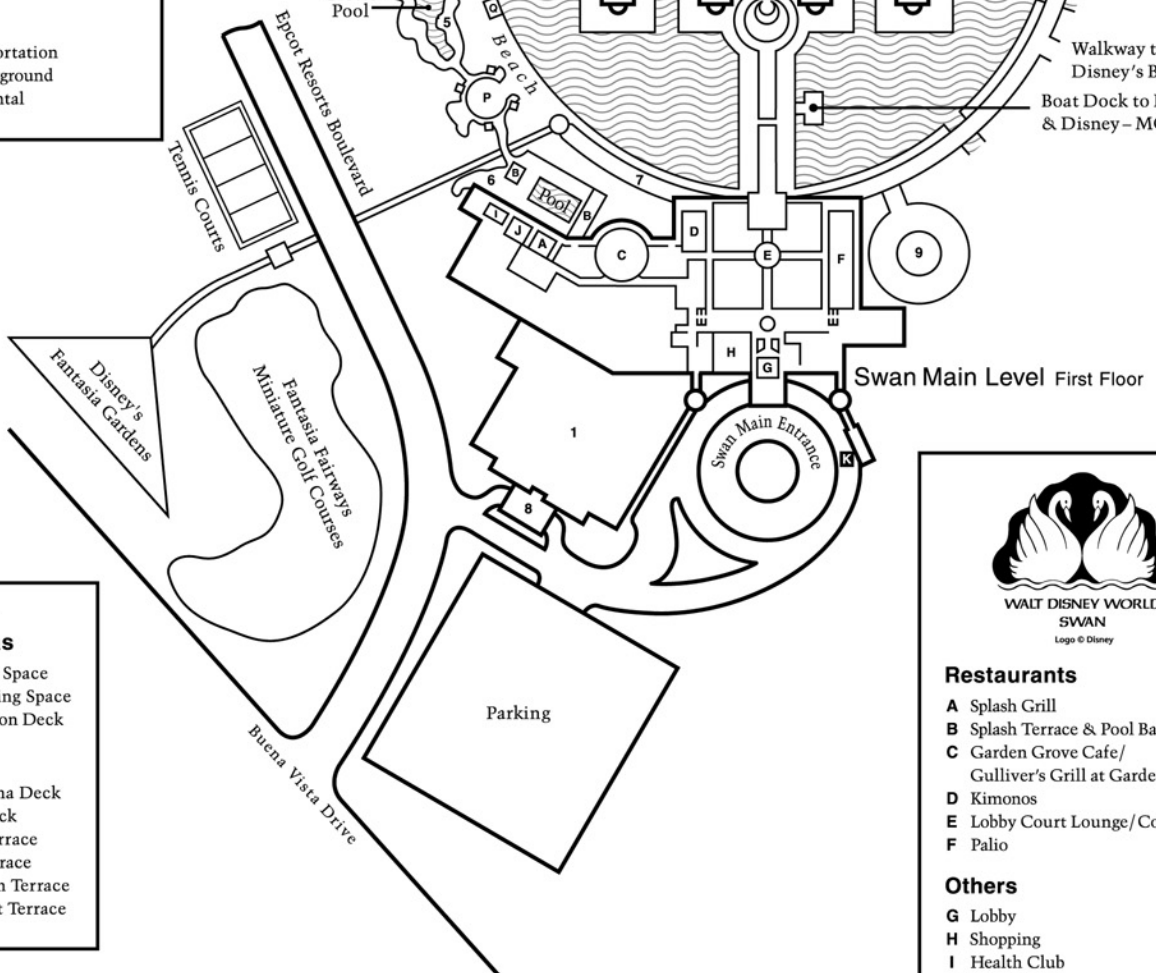

WALT DISNEY WORLD

SWAN and DOLPHIN Aerial View

WALT DISNEY WORLD
DOLPHIN
Logo © Disney

Restaurants

- A Shula's Steak House
- B Copa Banana
- C Cabana Bar & Grill
- D Tubbi's Buffeteria
- E Juan & Only's/Juan's Lounge
- F Dolphin Fountain & Snack Shop
- G Coral Cafe

Others

- H Lobby
- I Shopping
- J Health Club
- K Camp Dolphin
- L Beauty Salon
- M Launderette
- N Game Room
- O Disney Transportation
- P Children's Playground
- Q Water Craft Rental

Convention/ Meeting Areas

- 1. Swan - Meeting Space
- 2. Dolphin - Meeting Space
- 3. Dolphin - Pavilion Deck

Outdoor

- 4. Dolphin - Cabana Deck
- 5. Grotto Pool Deck
- 6. Swan - Swan Terrace
- 7. Swan - Lake Terrace
- 8. Swan - Ballroom Terrace
- 9. Swan - Crescent Terrace

Others

- G Lobby
- H Shopping
- I Health Club
- J Game Room
- K Disney Transportation