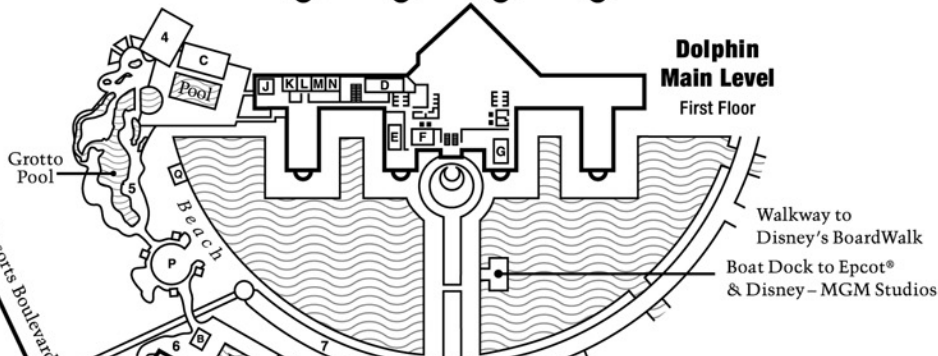

WALT DISNEY WORLD

SWAN and DOLPHIN Aerial View

WALT DISNEY WORLD
DOLPHIN
Logo © Disney

Restaurants

- A Shula's Steak House
- B Copa Banana
- C Cabana Bar & Grill
- D Tubbi's Buffeteria
- E Juan & Only's/Juan's Lounge
- F Dolphin Fountain & Snack Shop
- G Coral Cafe

Others

- H Lobby
- I Shopping
- J Health Club
- K Camp Dolphin
- L Beauty Salon
- M Launderette
- N Game Room
- O Disney Transportation
- P Children's Playground
- Q Water Craft Rental

Convention/ Meeting Areas

- 1. Swan - Meeting Space
- 2. Dolphin - Meeting Space
- 3. Dolphin - Pavilion Deck

Outdoor

- 4. Dolphin - Cabana Deck
- 5. Grotto Pool Deck
- 6. Swan - Swan Terrace
- 7. Swan - Lake Terrace
- 8. Swan - Ballroom Terrace
- 9. Swan - Crescent Terrace

Others

- G Lobby
- H Shopping
- I Health Club
- J Game Room
- K Disney Transportation