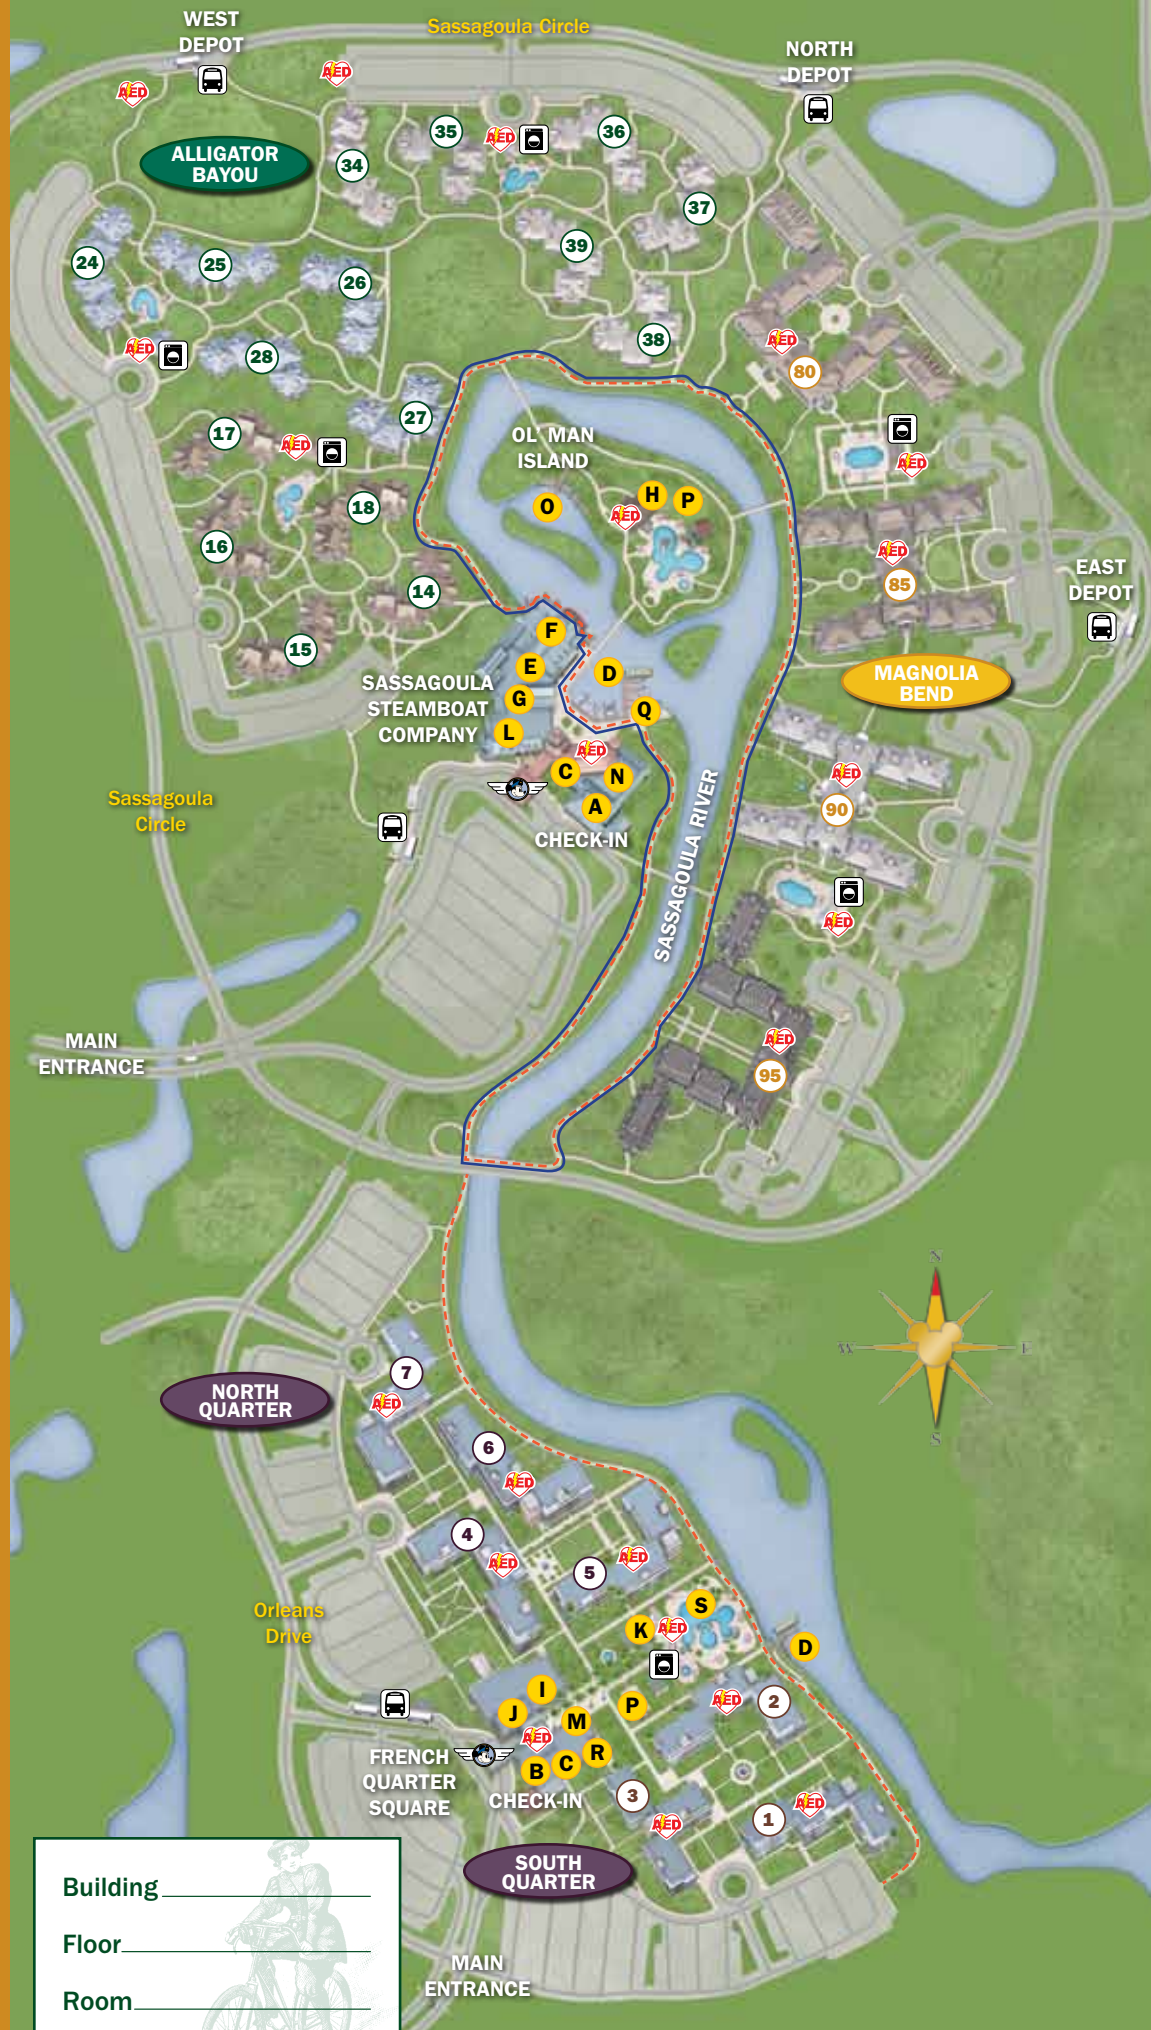

Building _____

Floor _____

Room _____