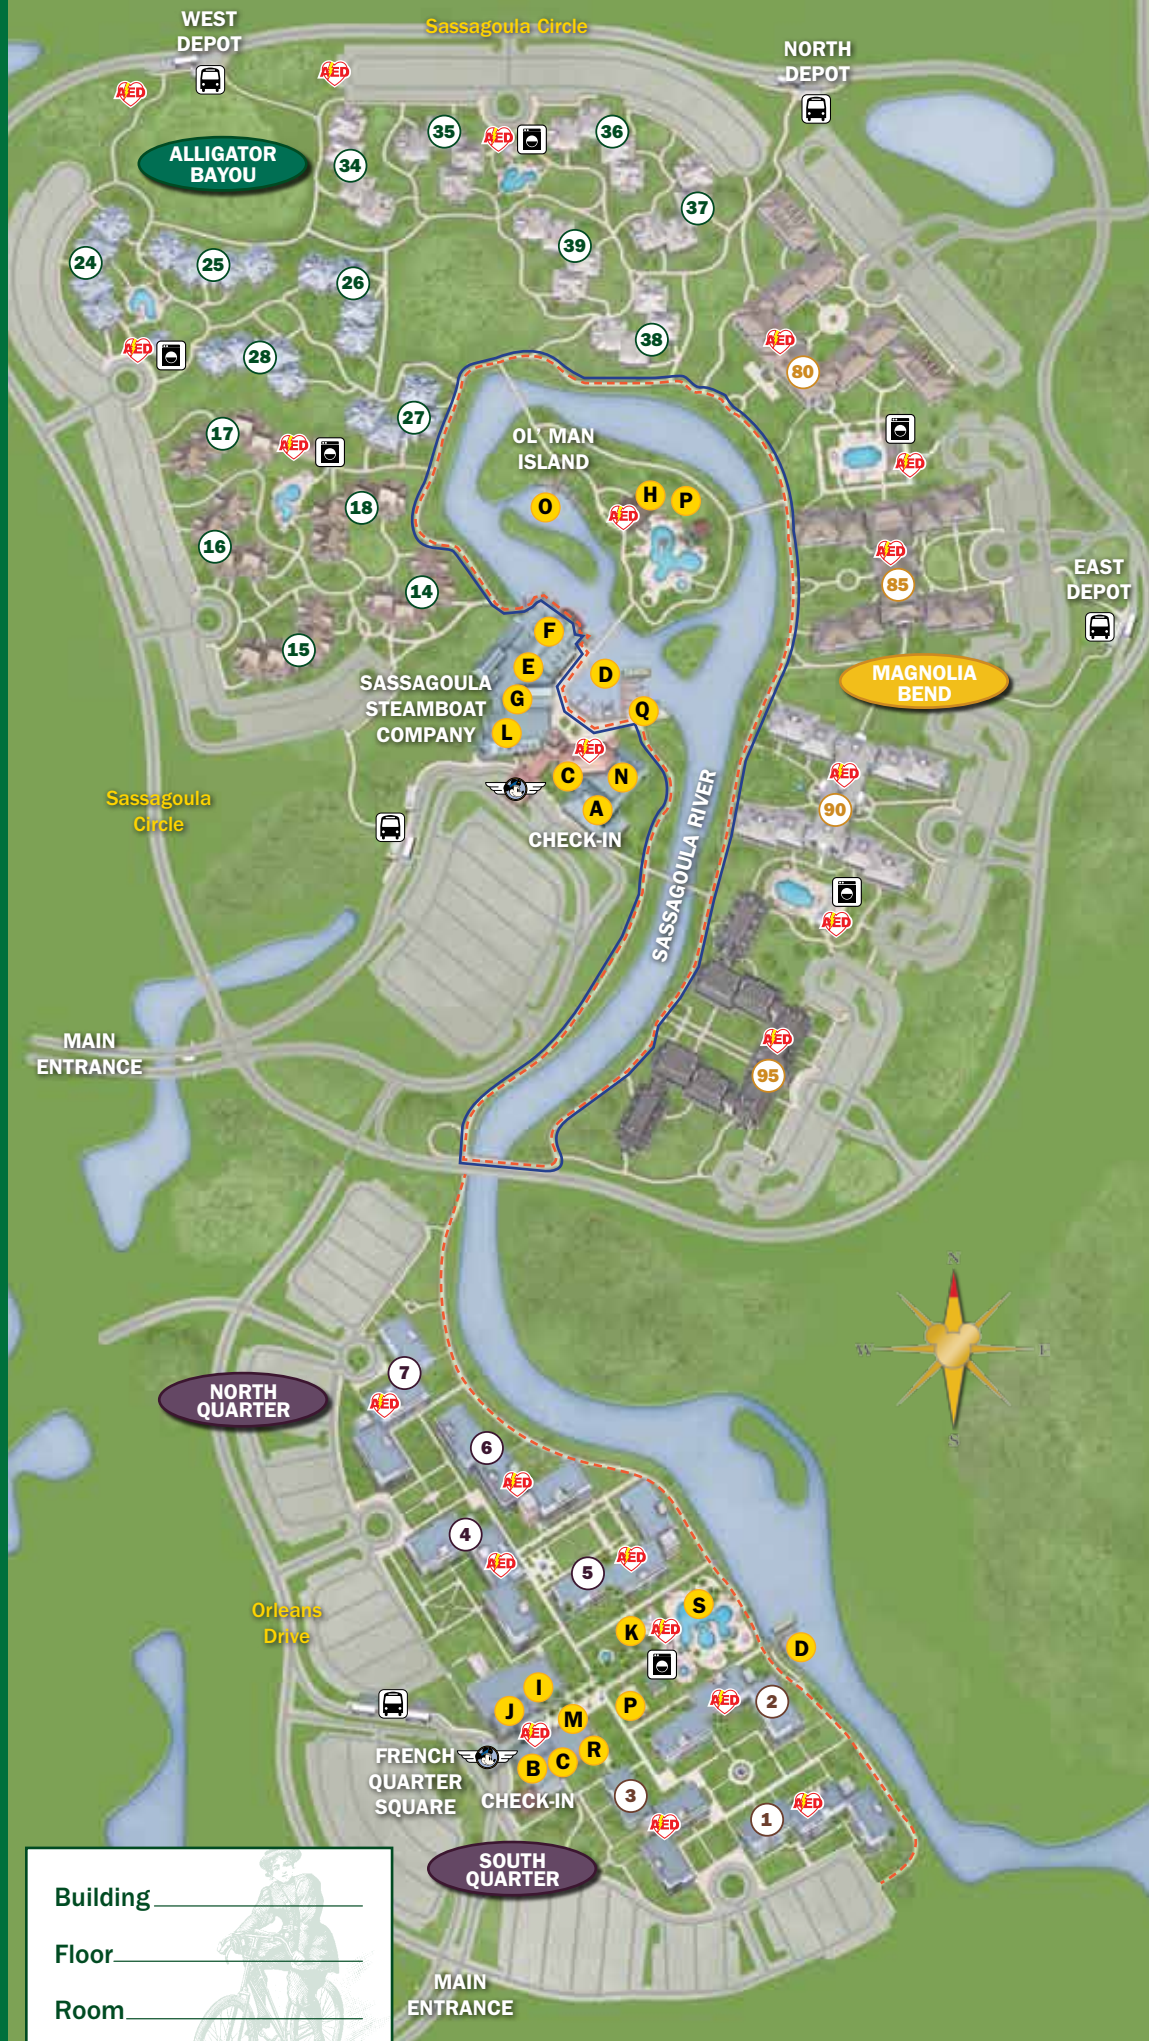

Building _____

Floor _____

Room _____